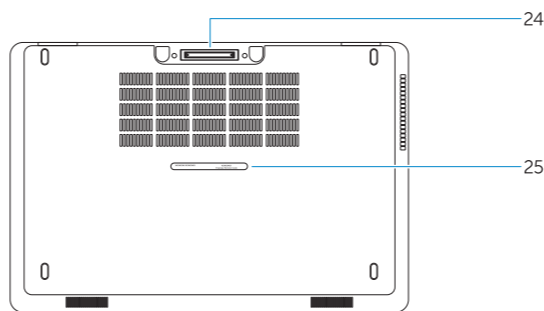

Kenmerken | Funkcje | Caracteristici | Funkcije

1. Network connector
2. VGA connector
3. USB 3.0 connectors
4. Microphones (optional)
5. Camera
6. Camera-status light
7. HDMI connector
8. Power connector
9. Microphone
10. Power button
11. USB 3.0 connector with PowerShare
12. Memory-card reader
13. Contactless smart-card reader (optional)
14. Fingerprint reader (optional)
15. Wireless-status light
16. Battery-status light
17. Hard-drive activity light
18. Power-status light
19. Speakers
20. Touchpad
21. Smart-card reader (optional)
22. Headset connector
23. Security-cable slot
24. Dock connector (optional)
25. Service-tag label