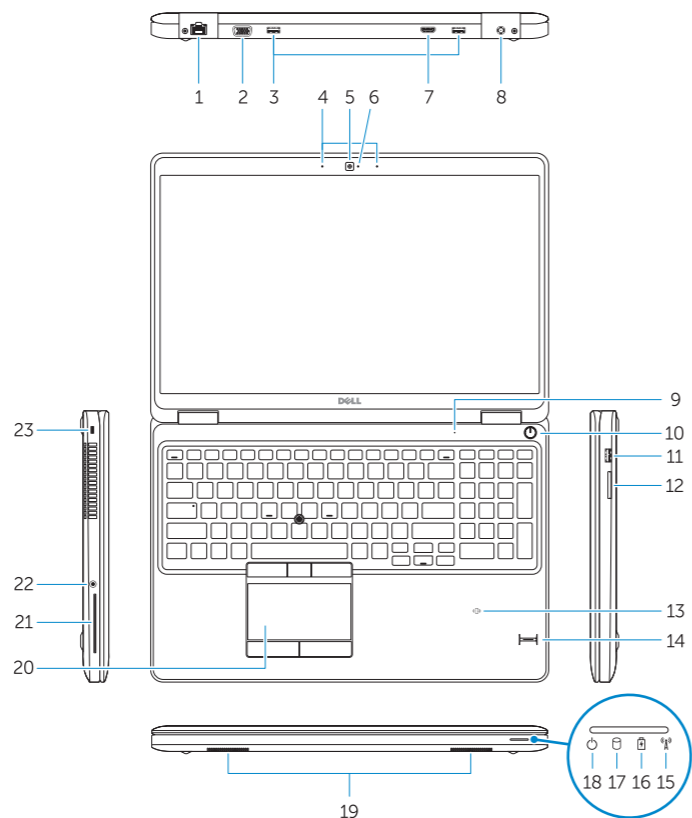

Kenmerken | Funkcje | Caracteristici | Funkcije

1. Network connector
2. VGA connector
3. USB 3.0 connectors
4. Microphones (optional)
5. Camera
6. Camera-status light
7. HDMI connector
8. Power connector
9. Microphone
10. Power button
11. USB 3.0 connector with PowerShare
12. Memory-card reader
13. Contactless smart-card reader (optional)
14. Fingerprint reader (optional)
15. Wireless-status light
16. Battery-status light
17. Hard-drive activity light
18. Power-status light
19. Speakers
20. Touchpad
21. Smart-card reader (optional)
22. Headset connector
23. Security-cable slot
24. Dock connector (optional)
25. Service-tag label